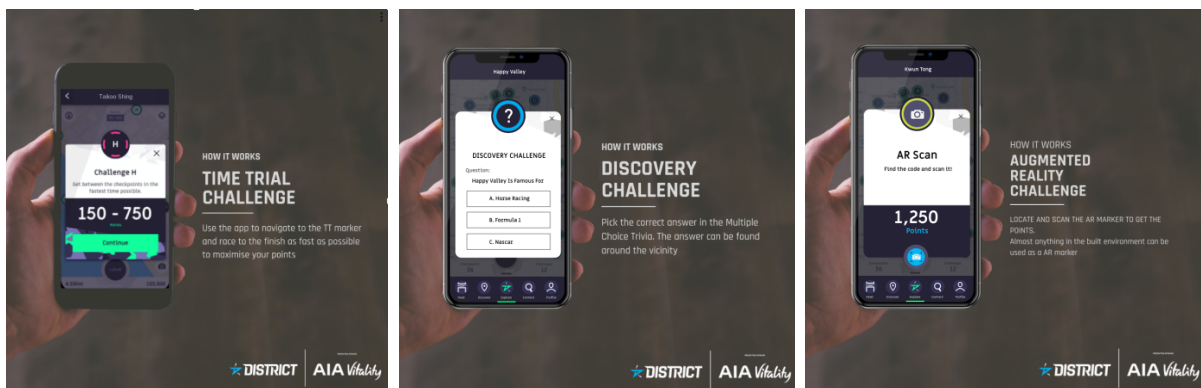

Checkpoints and Challenges

Explorers can devise their own strategy and route and collect as many points as possible from Checkpoints & Challenges within the Grid within the time limit. Points are awarded when explorers successfully navigate to a checkpoint or challenge. Receive additional points when a challenge is completed.

There are 3 types of challenges - Time Trial, Discovery and AR Scan, each requiring a combination of 4 different skill sets - city knowledge, speed & endurance, dexterity, and problem-solving.

The Points